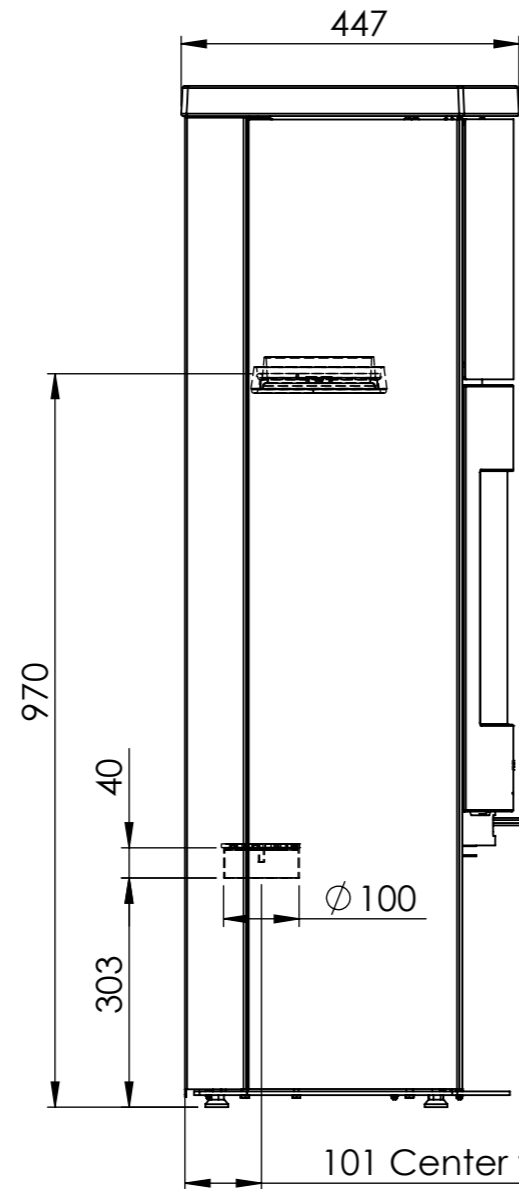

Serie	Icon-Line
Description	Icon-Line Eclipse XL S

The same dimensions apply to thermal stones (Steel) and stone models

Optional Bottom door

*75 mm with insulation/ shielding of flue gas connector