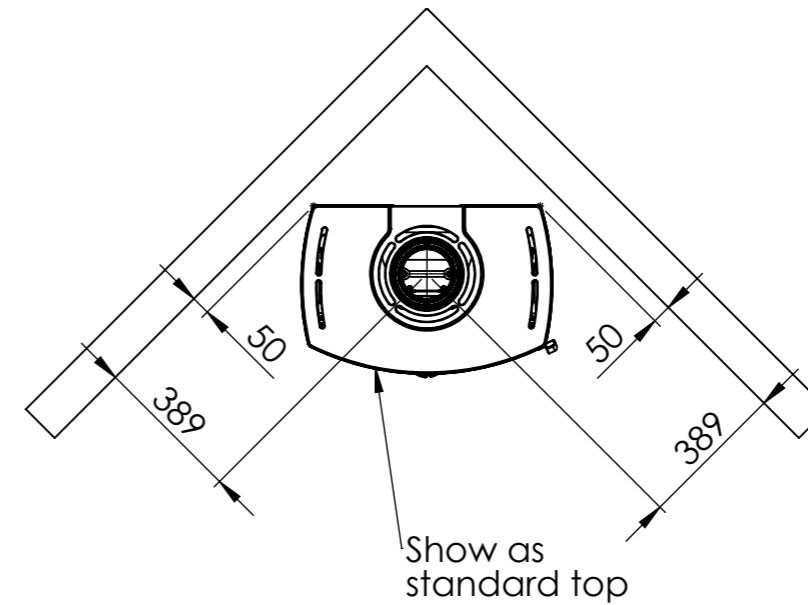

Serie	Icon-Line
Description	Icon-Line Eclipse XL S

The same dimensions apply to thermal stones (Steel) and stone models

Optional Bottom door

*75 mm with insulation/ shielding of flue gas connector