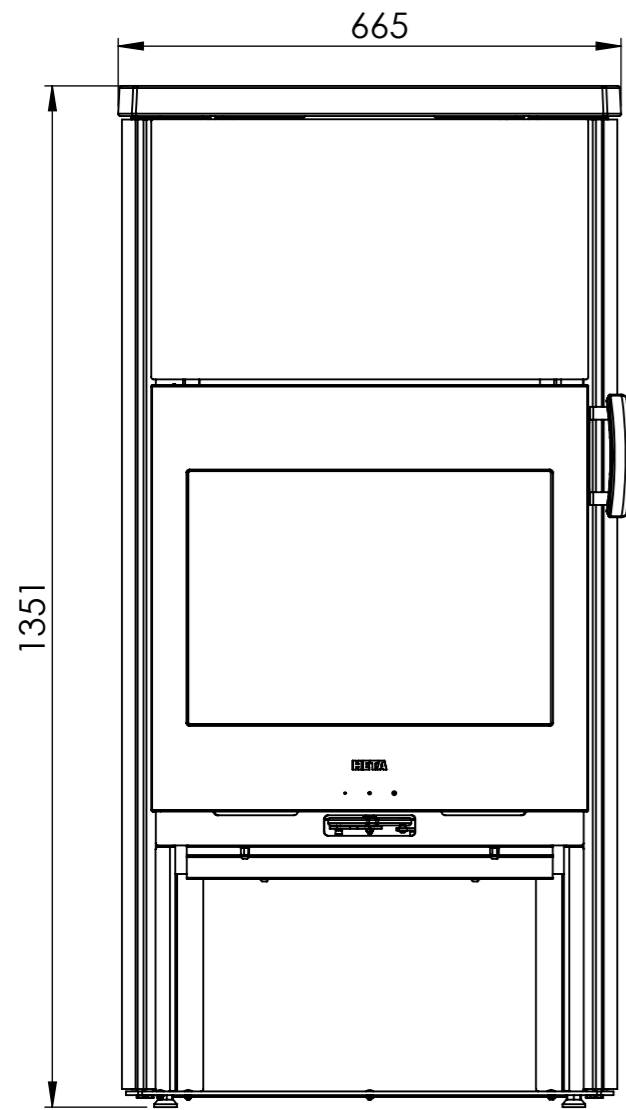

Serie	Icon-Line
Description	Icon-Line Eclipse XL S

The same dimensions apply to thermal stones (Steel) and stone models

Optional Bottom door

*75 mm with insulation/ shielding of flue gas connector