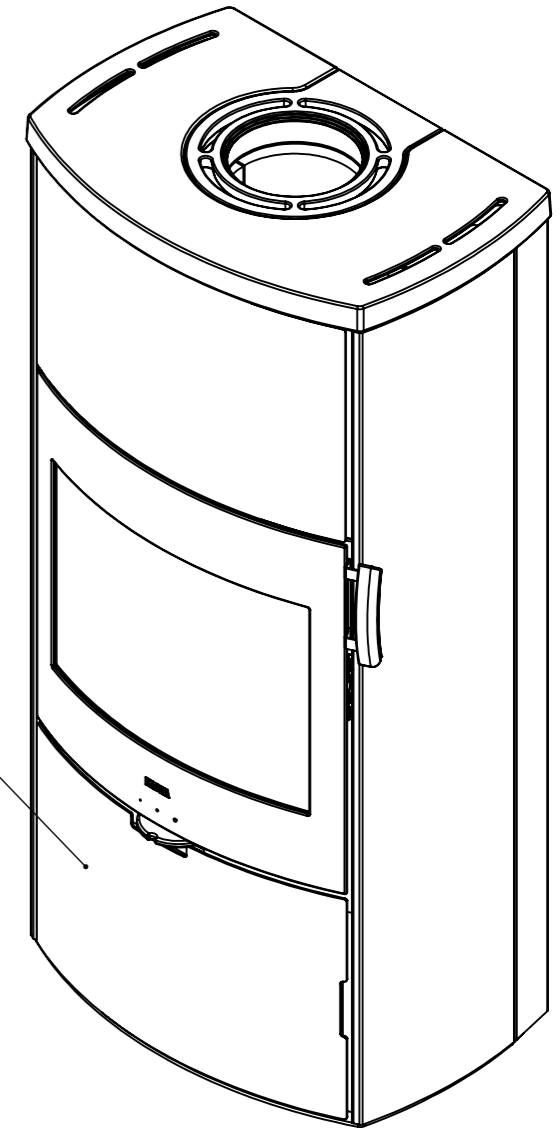

Serie	Icon-Line
Description	Icon-Line Eclipse XL S

The same dimensions apply to thermal stones (Steel) and stone models

Optional Bottom door

*75 mm with insulation/ shielding of flue gas connector