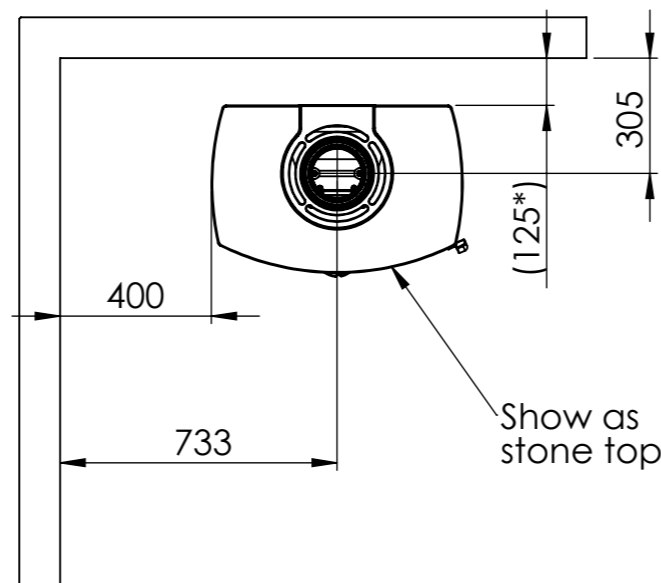

Serie	Icon-Line
Description	Icon-Line Eclipse XL S

The same dimensions apply to thermal stones (Steel) and stone models

Optional Bottom door

*75 mm with insulation/ shielding of flue gas connector