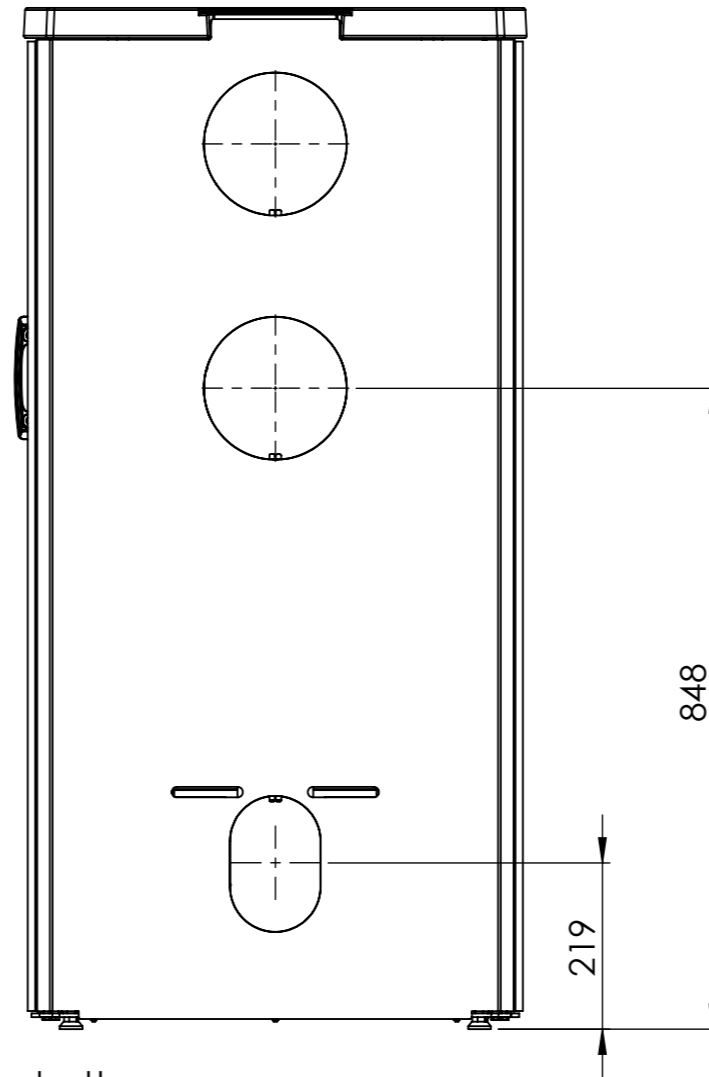

Serie	Icon-Line
Description	Icon-Line Eclipse XL S

The same dimensions apply to thermal stones (Steel) and stone models

Optional Bottom door

*75 mm with insulation/ shielding of flue gas connector