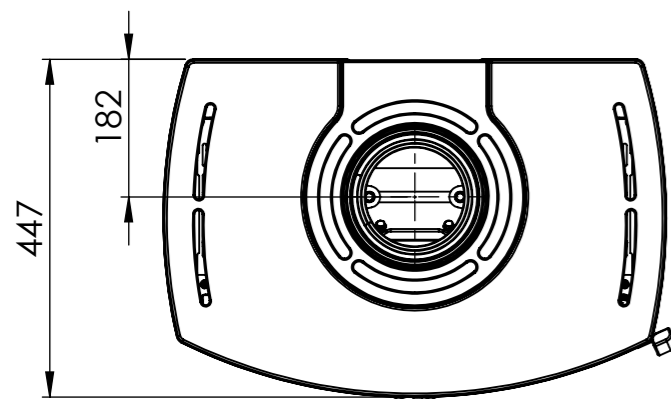

Serie	Icon-Line
Description	Icon-Line Eclipse XL S

The same dimensions apply to thermal stones (Steel) and stone models

Optional Bottom door

*75 mm with insulation/ shielding of flue gas connector