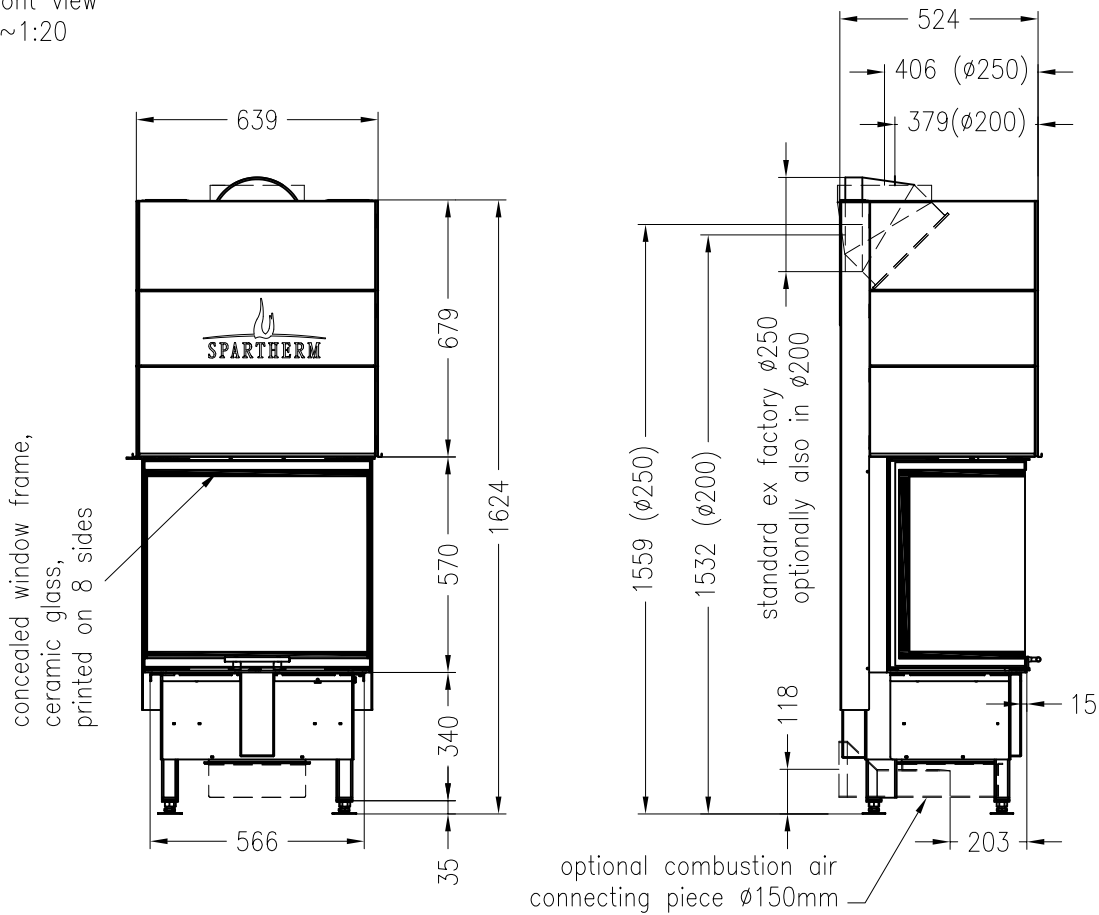

Fireplace insert Arte 3RL-60h-4S (glass 3 pieces) elevating door

Linear 4S
as at: 11/2010

front view
M~1:20

side view
M~1:20

horizontal section
M~1:10

All representations and drawings are protected by applicable copyright laws.
Utilisation or publication, including individual details, only with our written approval.
Technical data subject to change. Errors and omissions excepted.