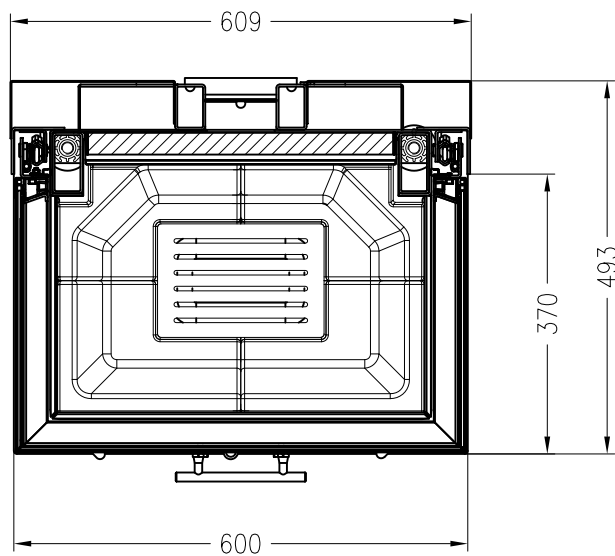

Fireplace insert Arte 3RL-60h-4S (glass 3 pieces) elevating door

Linear 4S
as at: 11/2010

front view
M~1:20

side view
M~1:20

horizontal section
M~1:10

All representations and drawings are protected by applicable copyright laws.
Utilisation or publication, including individual details, only with our written approval.
Technical data subject to change. Errors and omissions excepted.