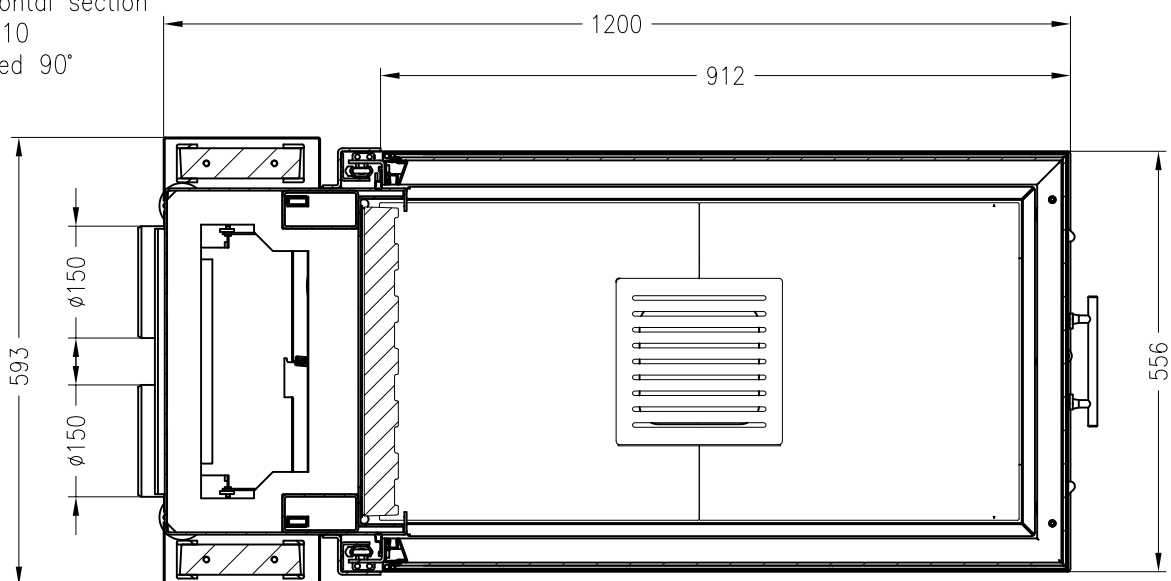

Fireplace insert Arte U-90h-4S (glass 3 pieces) elevating door

Linear 4S
as at: 08/2012

front view
M~1:20

side view
M~1:20

horizontal section
M~1:10
rotated 90°

All representations and drawings are protected by applicable copyright laws.
Utilisation or publication, including individual details, only with our written approval.
Technical data subject to change. Errors and omissions excepted.