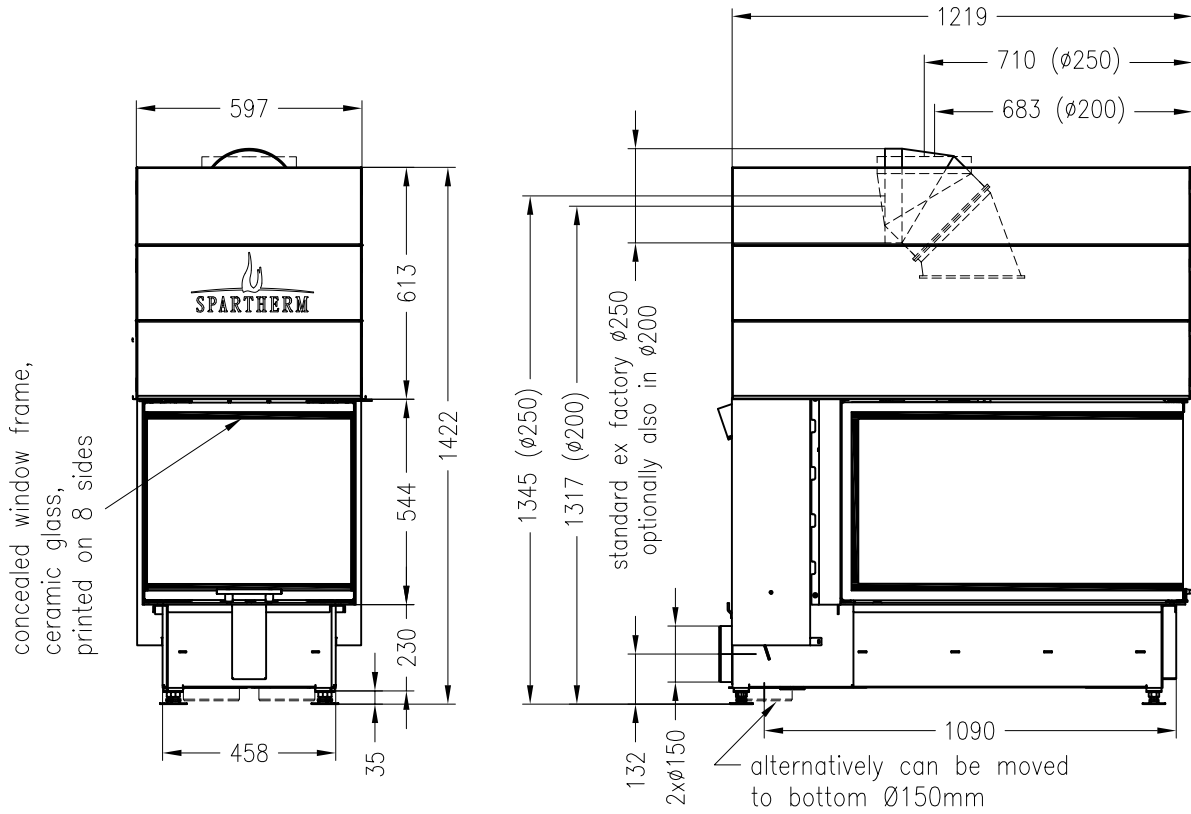

Fireplace insert Arte U-90h-4S (glass 3 pieces) elevating door

Linear 4S
as at: 08/2012

front view
M~1:20

side view
M~1:20

horizontal section
M~1:10
rotated 90°

All representations and drawings are protected by applicable copyright laws.
Utilisation or publication, including individual details, only with our written approval.
Technical data subject to change. Errors and omissions excepted.