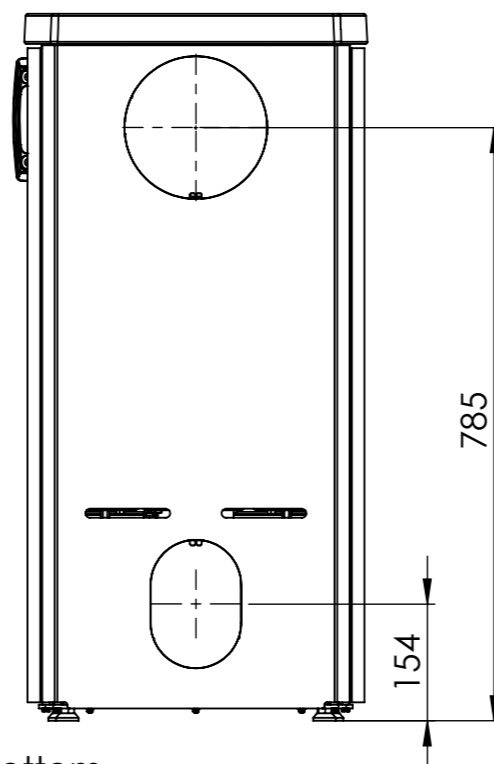

Serie	Icon-Line Eclipse
Description	Icon-Line Eclipse

The same dimensions apply to standard stoves (Steel) and stone models

115 Center fresh air from bottom

Optional Bottom door

\*50 mm with 30 mm insulation of the flue gas connector