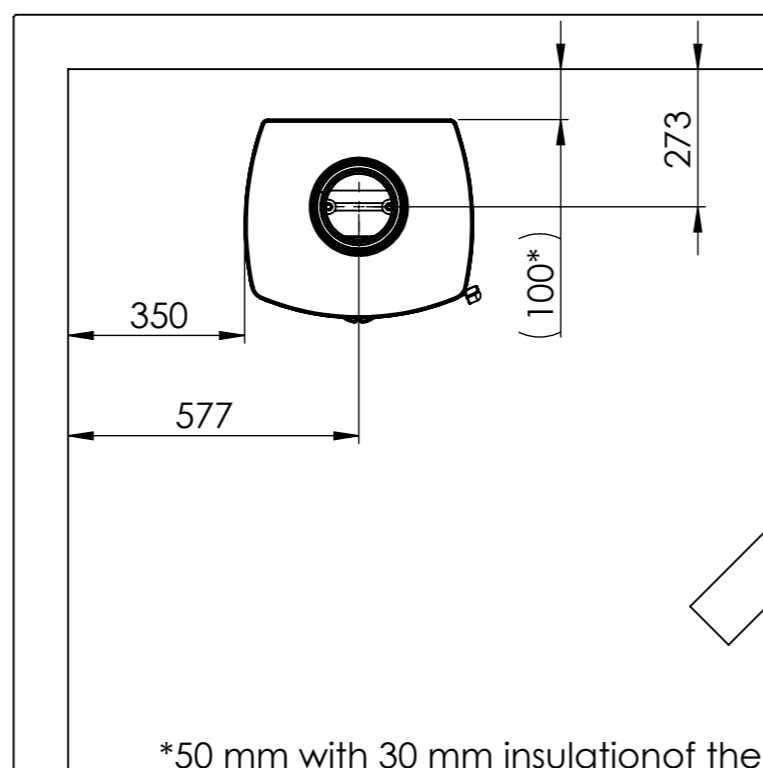

Serie	Icon-Line Eclipse
Description	Icon-Line Eclipse

The same dimensions apply to standard stoves (Steel) and stone models

115 Center fresh air from bottom

Optional Bottom door

\*50 mm with 30 mm insulation of the flue gas connector