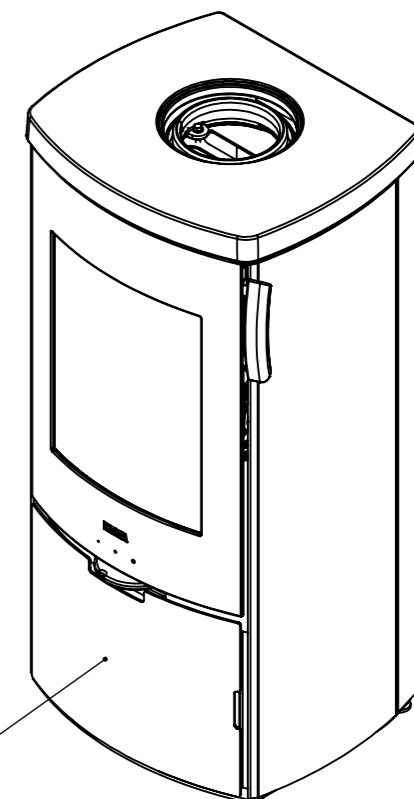

Serie	Icon-Line Eclipse
Description	Icon-Line Eclipse

The same dimensions apply to standard stoves (Steel) and stone models

115 Center fresh air from bottom

Optional Bottom door

\*50 mm with 30 mm insulation of the flue gas connector