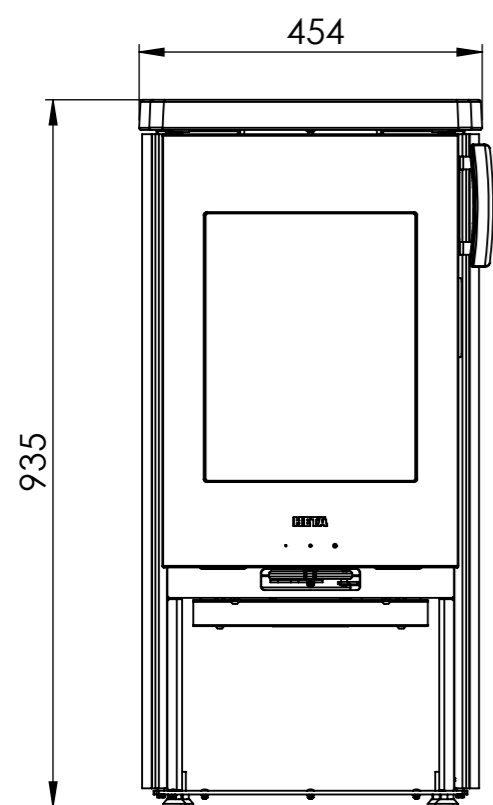

Serie	Icon-Line Eclipse
Description	Icon-Line Eclipse

The same dimensions apply to standard stoves (Steel) and stone models

115 Center fresh air from bottom

Optional Bottom door

\*50 mm with 30 mm insulation of the flue gas connector