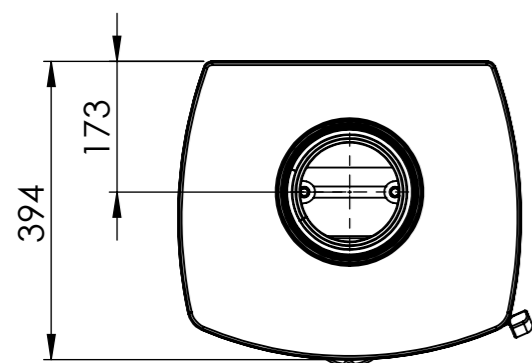

Serie	Icon-Line Eclipse
Description	Icon-Line Eclipse

The same dimensions apply to standard stoves (Steel) and stone models

115 Center fresh air from bottom

Optional Bottom door

\*50 mm with 30 mm insulation of the flue gas connector