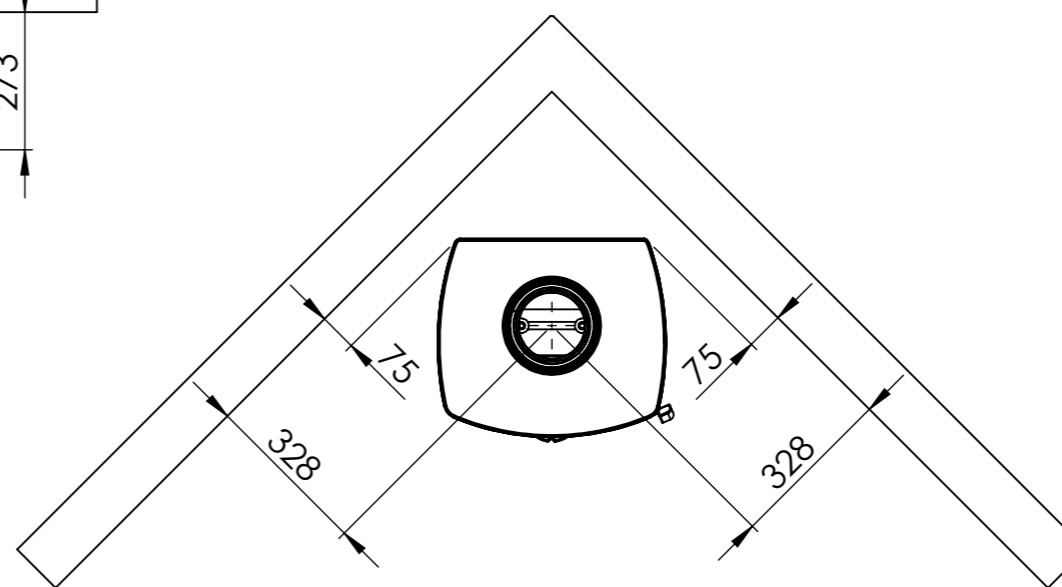

Serie	Icon-Line Eclipse
Description	Icon-Line Eclipse

The same dimensions apply to standard stoves (Steel) and stone models

115 Center fresh air from bottom

Optional Bottom door

\*50 mm with 30 mm insulation of the flue gas connector