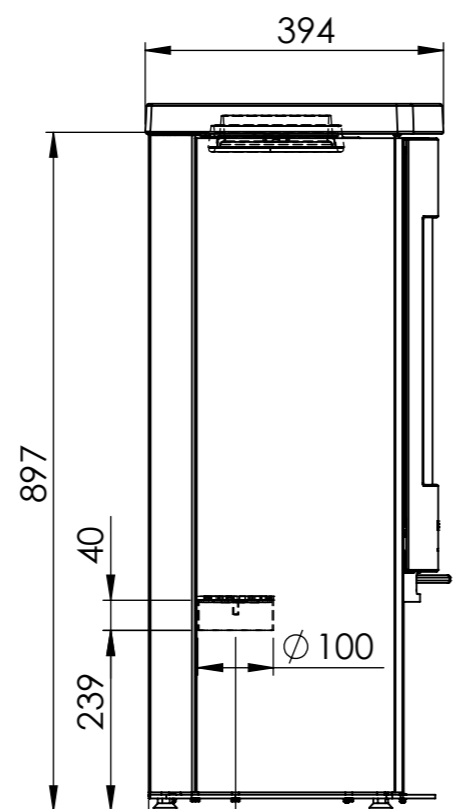

Serie	Icon-Line Eclipse
Description	Icon-Line Eclipse

The same dimensions apply to standard stoves (Steel) and stone models

115 Center fresh air from bottom

Optional Bottom door

\*50 mm with 30 mm insulation of the flue gas connector